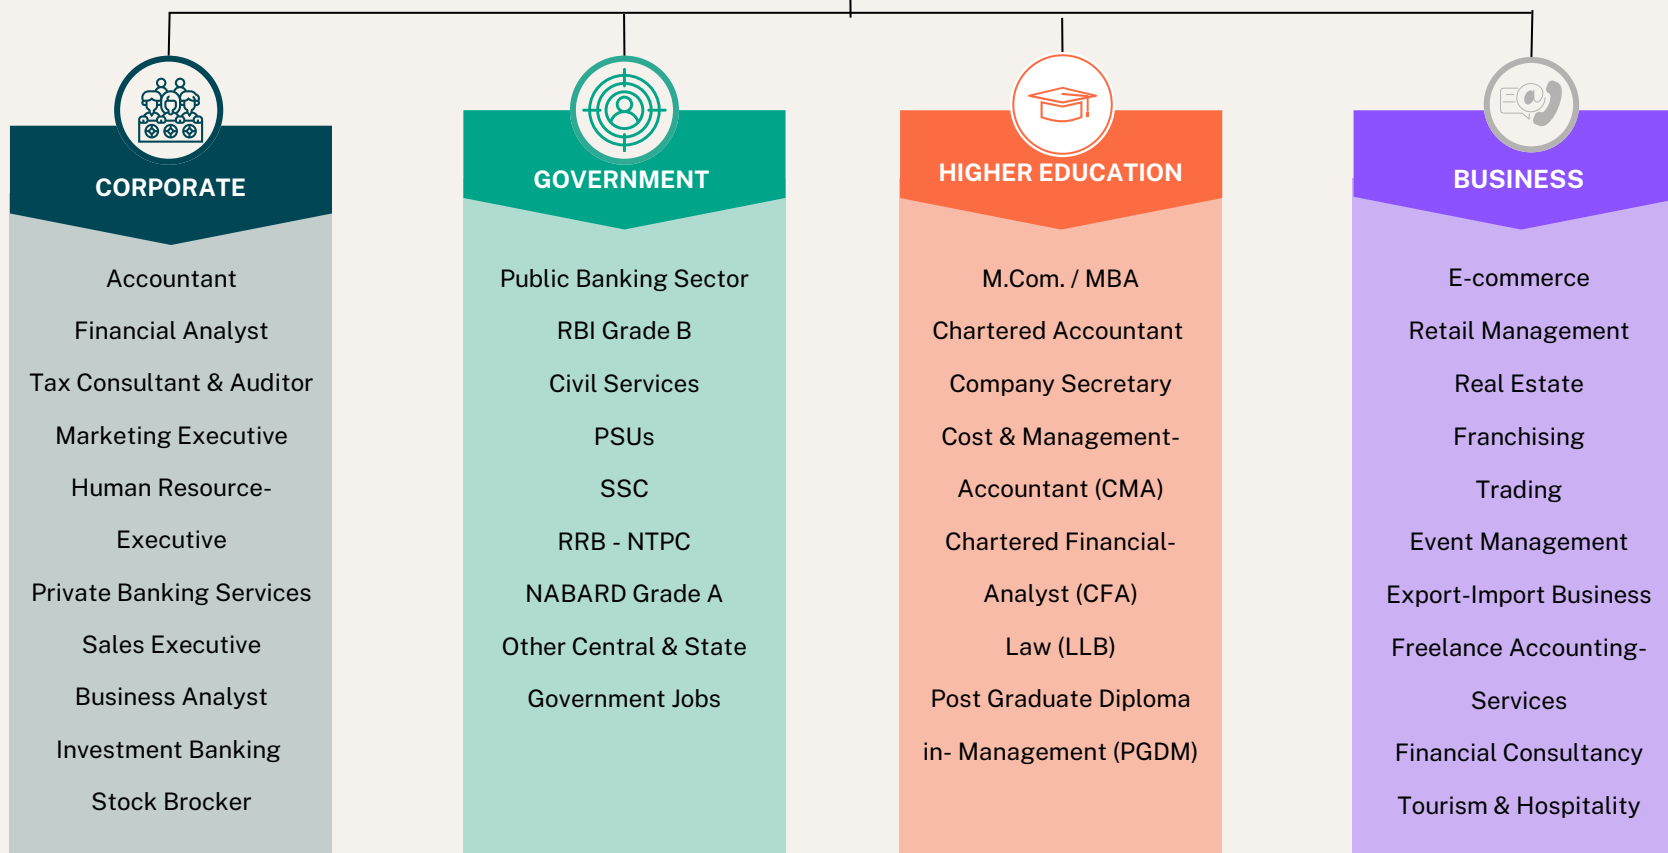

Shiksha Mandal's

G. S. COLLEGE OF COMMERCE, WARDHA

(An Autonomous Institution - Affiliated to Rashtrasant Tukadoji Maharaj Nagpur University, Nagpur)

Permanently Affiliated U/S 2 (f) & 12 (B), A 'Hindi' Linguistic Minority College

NAAC (UGC) Accredited Institution (3rd Cycle)

Jamanalal Bajaj Marg, Civil Lines, Wardha - 442 001

EMPLOYMENT OPPORTUNITIES FOR B.COM. GRADUATES

There are numerous other opportunities as you dive deeper into the subject matter of the commerce syllabus.

Exploring these areas can open doors to even more specialized and rewarding career paths.